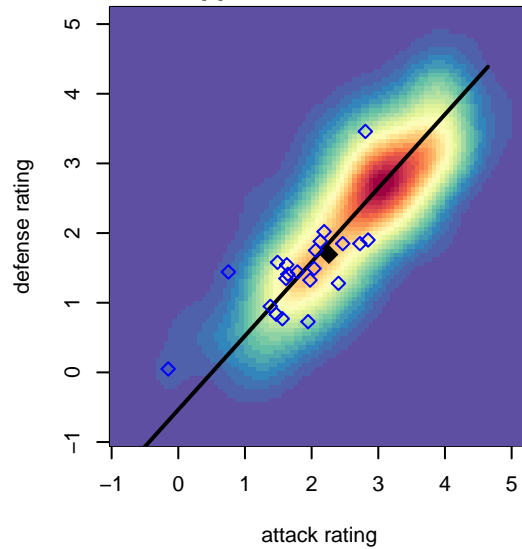

# Storm King B01

Storm King SC  
 Port Angeles, WA  
 B01 total strength=1370  
 attack=9.57 defense=5.43  
 fall league = NPSL Div 1 (01) U16  
 notes= Vipers

alt names used:  
 Storm King B01  
 Storm King  
 Storm King B01  
 Storm King  
 Storm King So – BU16

Venues played:  
 2016 Sounders FC Cup BU16 Silver  
 2016 Dungeness Cup BU16 Olympic  
 2016 Labor Day Cup BU16 Silver  
 2016 NPSL Division 1 (01) U16  
 2016 Founders Cup B01 Div A

**Storm King B01**  
 Dots are actual minus expected GF (blue circles) and GA (red triangles).  
 Blue line is smoothed change in attack strength. Red is smoothed change in defense strength.

**attack and defense variance (black dot)  
relative to other teams  
and top 10 in region**

**attack and defense rating  
relative to others at age  
and all opponents in last 13 months**

**Performance relative to 13 month average**