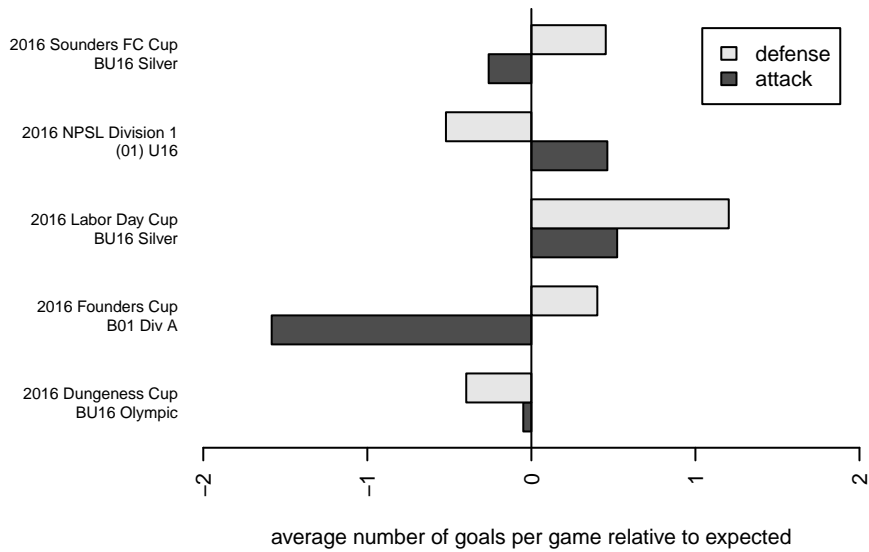

# Storm King B01

Storm King SC  
 Port Angeles, WA  
 B01 total strength=1370  
 attack=9.57 defense=5.43  
 fall league = NPSL Div 1 (01) U16  
 notes= Vipers

alt names used:  
 Storm King B01  
 Storm King  
 Storm King B01  
 Storm King  
 Storm King So – BU16

Venues played:  
 2016 Sounders FC Cup BU16 Silver  
 2016 Dungeness Cup BU16 Olympic  
 2016 Labor Day Cup BU16 Silver  
 2016 NPSL Division 1 (01) U16  
 2016 Founders Cup B01 Div A

**Storm King B01**  
 Dots are actual minus expected GF (blue circles) and GA (red triangles).  
 Blue line is smoothed change in attack strength. Red is smoothed change in defense strength.

**attack and defense variance (black dot)  
relative to other teams  
and top 10 in region**

**attack and defense rating  
relative to others at age  
and all opponents in last 13 months**

**Performance relative to 13 month average**