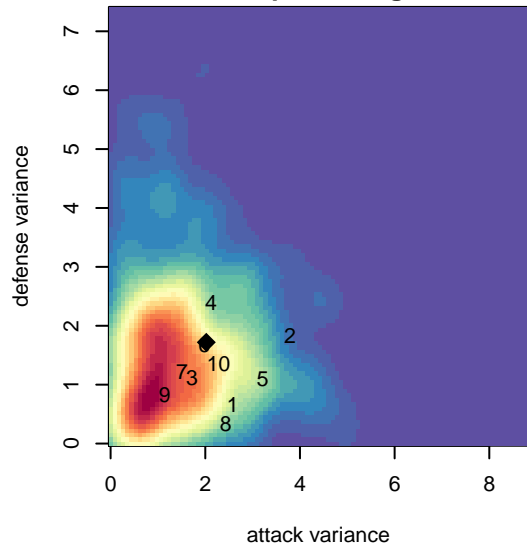

# Storm King B01

Storm King SC  
 Port Angeles, WA  
 B01 total strength=1370  
 attack=9.57 defense=5.43  
 fall league = NPSL Div 1 (01) U16  
 notes= Vipers

alt names used:  
 Storm King B01  
 Storm King  
 Storm King B01  
 Storm King  
 Storm King So – BU16

Venues played:  
 2016 Sounders FC Cup BU16 Silver  
 2016 Dungeness Cup BU16 Olympic  
 2016 Labor Day Cup BU16 Silver  
 2016 NPSL Division 1 (01) U16  
 2016 Founders Cup B01 Div A

**Storm King B01**  
 Dots are actual minus expected GF (blue circles) and GA (red triangles).  
 Blue line is smoothed change in attack strength. Red is smoothed change in defense strength.

**attack and defense variance (black dot)  
relative to other teams  
and top 10 in region**

**attack and defense rating  
relative to others at age  
and all opponents in last 13 months**

**Performance relative to 13 month average**