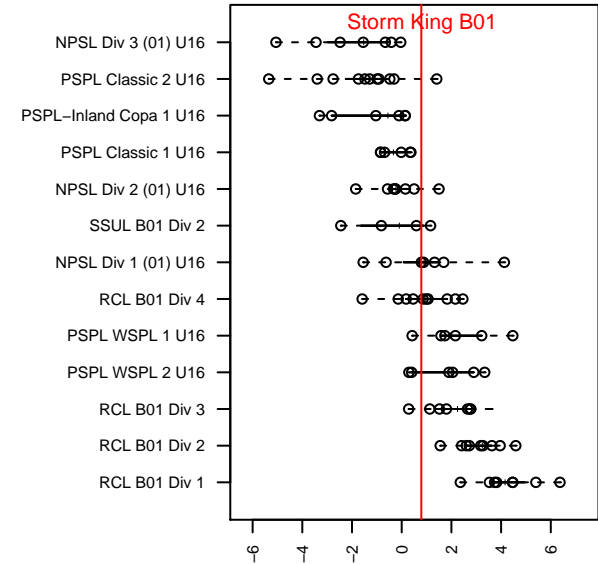

# Storm King B01

Storm King SC  
 Port Angeles, WA  
 B01 total strength=1370  
 attack=9.57 defense=5.43  
 fall league = NPSL Div 1 (01) U16  
 notes= Vipers

alt names used:  
 Storm King B01  
 Storm King  
 Storm King B01  
 Storm King  
 Storm King So – BU16

Venues played:  
 2016 Sounders FC Cup BU16 Silver  
 2016 Dungeness Cup BU16 Olympic  
 2016 Labor Day Cup BU16 Silver  
 2016 NPSL Division 1 (01) U16  
 2016 Founders Cup B01 Div A

**Storm King B01**  
 Dots are actual minus expected GF (blue circles) and GA (red triangles).  
 Blue line is smoothed change in attack strength. Red is smoothed change in defense strength.

**attack and defense variance (black dot)  
relative to other teams  
and top 10 in region**

**attack and defense rating  
relative to others at age  
and all opponents in last 13 months**

**Performance relative to 13 month average**